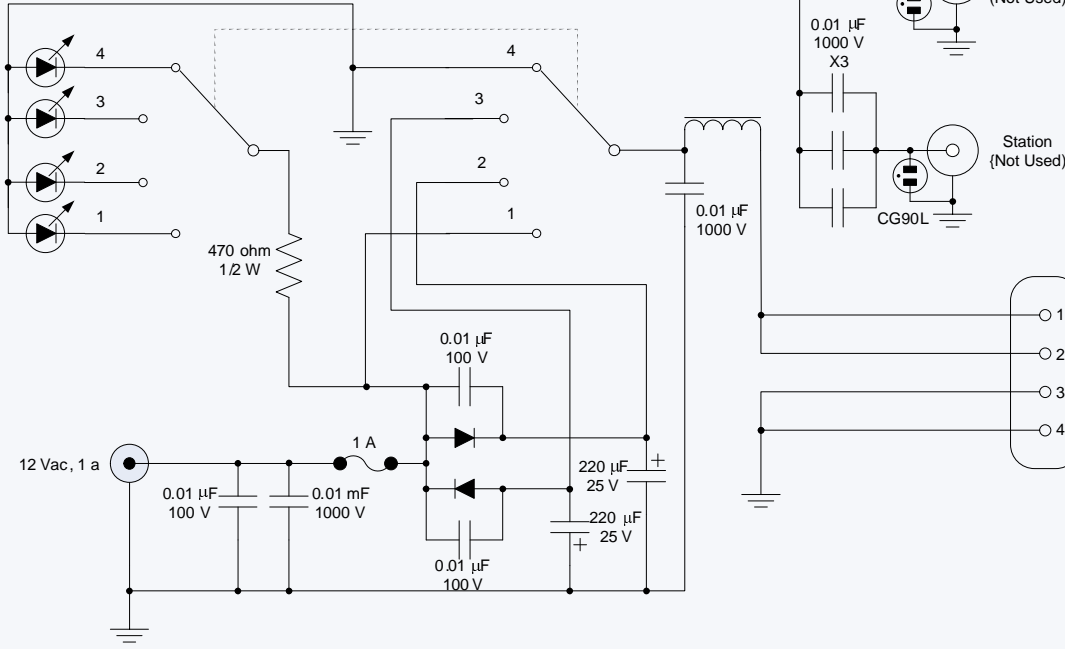

Ameritron RCS-4 Antenna Control Box [Modified]

Ameritron RCS-4 Antenna Relay Box [Modified]

Interconnecting Cable

Sw. Pos.	Voltage	Current	RLY201	RLY202	RLY203	ANT 1	ANT 2	ANT 3	ANT 4
4	Ground	0 ma dc							X
3	-16 vdc	110 ma dc		X	X			X	
2	+16 vdc	55 ma dc	X				X		
1	13 vac	250 ma ac	X	X	X	X			

DRAWN BY Whitham D. Reeve	REVISED Rev. 1: 08/21/2008
DESCRIPTION Ameritron RCS-4 Antenna Switch Modifications	