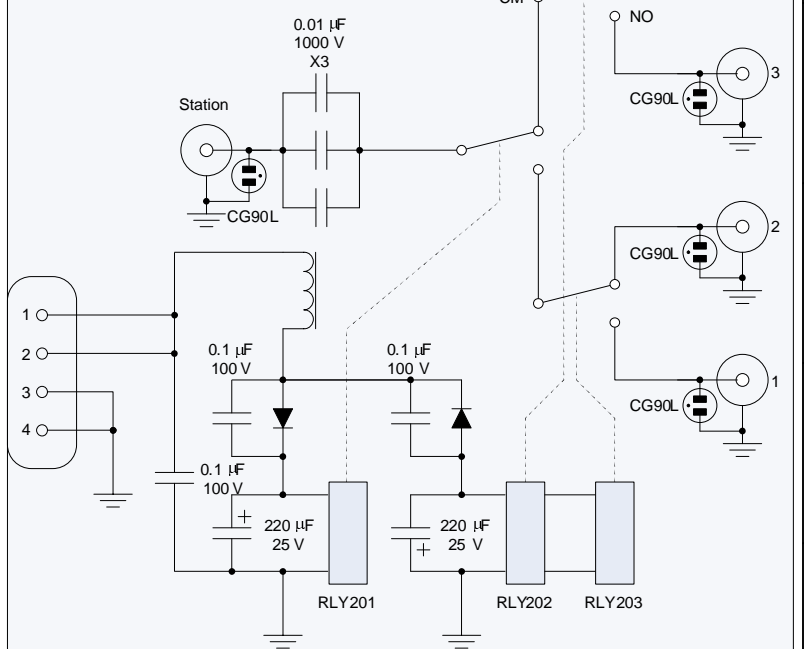

Ameritron RCS-4 Antenna Control Box [Modified]

Ameritron RCS-4 Antenna Relay Box [Modified]

Interconnecting Cable

Sw. Pos.	Voltage	Current	RLY201	RLY202	RLY203	ANT 1	ANT 2	ANT 3	ANT 4
4	Ground	0 ma dc							X
3	-16 vdc	110 ma dc		X	X			X	
2	+16 vdc	55 ma dc	X				X		
1	13 vac	250 ma ac	X	X	X	X			

DRAWN BY Whitham D. Reeve	REVISED Rev. 1: 08/21/2008
DESCRIPTION Ameritron RCS-4 Antenna Switch Modifications	